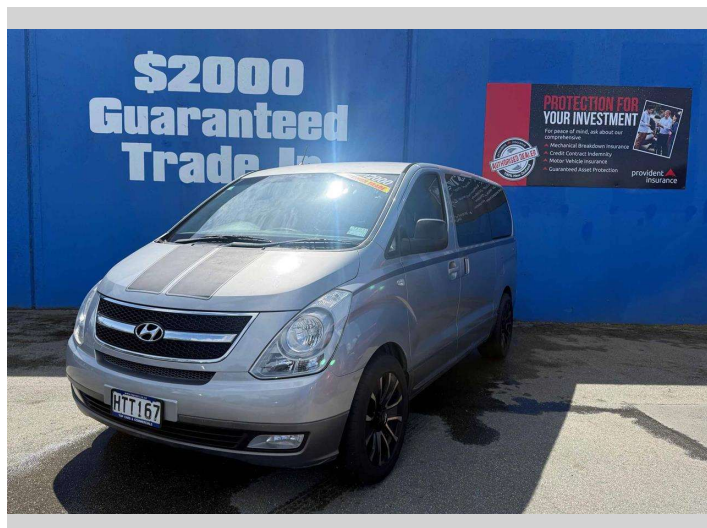

2014 Hyundai Imax 2.4 A5 8S

Purchase Price **\$16,999**
Includes GST, Registration & Licensing

Finance may be available on this vehicle. Ask one of our friendly staff for more information.

Gain peace of mind with Mechanical Breakdown Insurance. **Ask us how.**

- Top features**
- » ABS Braking
 - » Air Conditioning
 - » Alloys
 - » Central Locking
 - » Central Locking
 - » EFI
 - » Electric Mirrors
 - » Rear Wiper
 - » Remote Locking
 - » Tow Bar

Body Style
5 door, People Movers

Odometer
234,500 km

Engine
2359 cc, Internal Combustion

Fuel Type
Petrol

Transmission
Automatic, Rear Wheel

Wheels
Custom Alloys

VIN
KMHWH81RMFU687155

Interior
Grey, Cloth

Safety
-