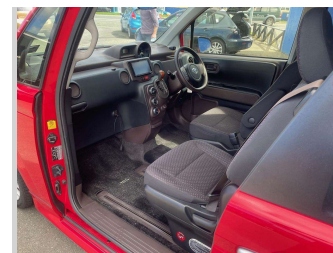

2013 Toyota Spade

Purchase Price **$12,999**

Includes GST, Registration & Licensing Note: A Clean Car fee or rebate may apply to this vehicle

FinanceNoBlurb

Gain peace of mind with Mechanical Breakdown Insurance. **Ask us how.**

1. **Top features**
2. » 16 Valve
   - » ABS Brakes
   - » Air Conditioning
   - » Alloys
   - » Central Locking
   - » EFI
   - » Electric Mirrors
   - » Electric Mirrors
   - » Rear Wiper
   - » Remote Locking
   - » Reversing Camera
   - » Tinted windows

Body Style
4 door, Hatchback

Odometer
73,766 km

Engine
1496 cc, Internal Combustion

Fuel Type
Petrol

Transmission
Automatic, Front Wheel

Wheels
Custom Alloys

VIN
7AT0H662X23048822

Interior
Black, Cloth

Safety
-

Reg No.
QGT349

Ext Colour
Red

History
Ex-Overseas

Seats
5 seats, Cloth

CO2 Emissions
-

Energy Economy
-

Top Cars & Commercials | Phone 03 214 1997 | Email john@topcars.co.nz
182 Clyde Street, Invercargill 9810, New Zealand
www.topcars.co.nz