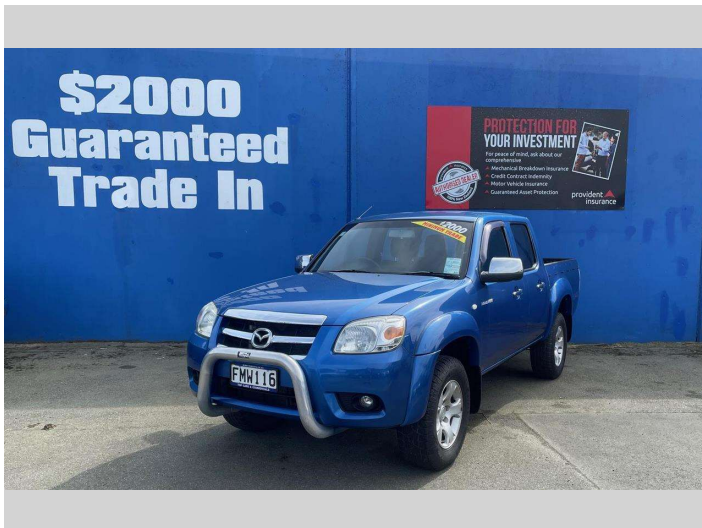

2010 Mazda Bt-50 D/CAB W/S 4WD SDX

Purchase Price **\$18,999**
Includes GST, Registration & Licensing

Finance may be available on this vehicle. Ask one of our friendly staff for more information.

Gain peace of mind with Mechanical Breakdown Insurance. **Ask us how.**

- Top features**
- » Air Conditioning
 - » Alloys
 - » Central Locking
 - » Central Locking
 - » EFI
 - » Electric Mirrors
 - » Remote Locking
 - » Tow Bar
 - » Tuff Deck

Body Style
4 door, Ute

Reg No.
FMW116

Odometer
228,454 km

Ext Colour
Blue

Engine
2953 cc, Internal Combustion

History
NZ New

Fuel Type
Diesel

Seats
5 seats, Cloth

Transmission
5-Speed Manual, 4WD

CO2 Emissions
-