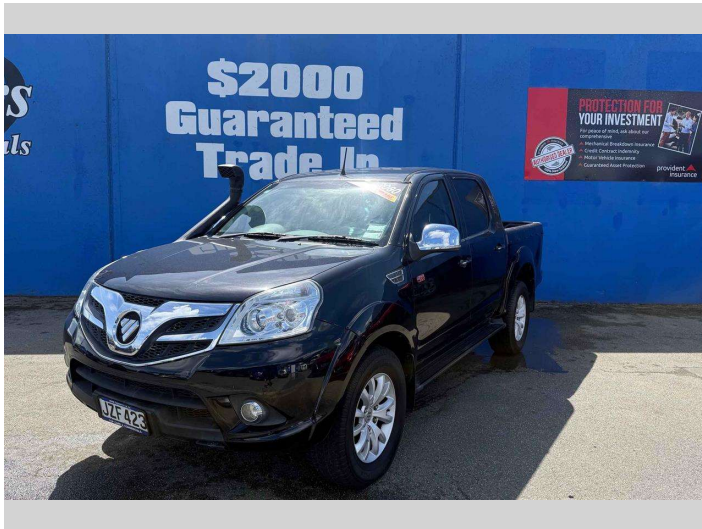

2016 Foton Tunland 4WD Luxury

Purchase Price **\$19,999**
Includes GST, Registration & Licensing

Finance may be available on this vehicle. Ask one of our friendly staff for more information.

Gain peace of mind with Mechanical Breakdown Insurance. **Ask us how.**

Body Style
4 door, Ute

Odometer
102,400 km

Engine
2776 cc, Internal Combustion

Fuel Type
Diesel

Transmission
5-Speed Manual, 4WD

Wheels
Factory Alloys

VIN
LVAV2MBB1GJ040721

Interior
Grey, Leather

Safety
-

Reg No.
JZF423

Ext Colour
Black

History
NZ New

Seats
5 seats, Leather

CO2 Emissions
-

Energy Economy
-

Stock ID: 4048