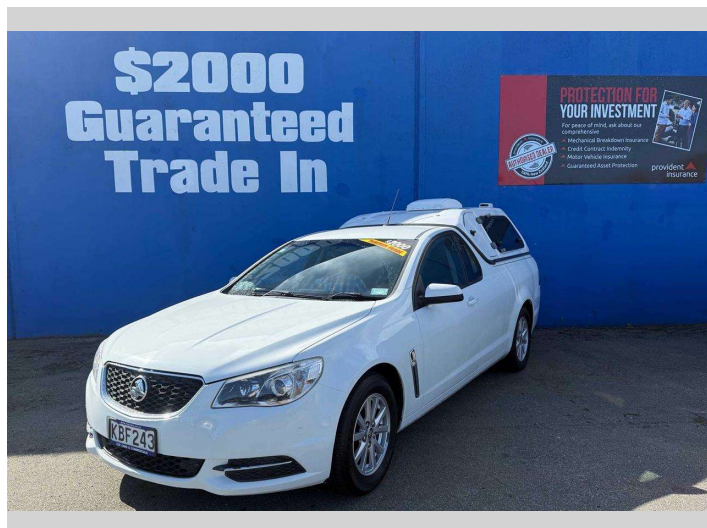

2016 Holden Commodore VF2 EVOKE 3.6P/6AT/U

Purchase Price **\$19,999**
Includes GST, Registration & Licensing

Finance may be available on this vehicle. Ask one of our friendly staff for more information.

Body Style
2 door, Ute

Odometer
259,844 km

Engine
3564 cc, Internal Combustion

Fuel Type
Petrol

Transmission
Automatic, Rear Wheel

Wheels
Factory Alloys

VIN
6G1FA4E37GL236764

Interior
Grey, Cloth